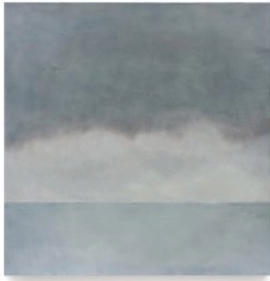

18 x 18 cm
Beeswax, resin, pigment and mixed media on panel

€ 650,00

Abingdon

The Middle Distance

Alkmaar

The Road Home

Dolbadern

The Standing Sun

Extinct and Red Listed Plant Life

22 cm x 22 cm (40 x 40 cm framed)

Beeswax, resin, pigment and mixed media on paper

€ 1,500

Astragalus Milkvetch

Cooksonia

Horneophyton Rose

Horneophyton Lignieri

Somerset

St.Malo

Wissant

Fecamp

Towards

60 cm x 60 cm
Beeswax, resin, pigment and mixed media on panel

€ 4,850

Barnegate