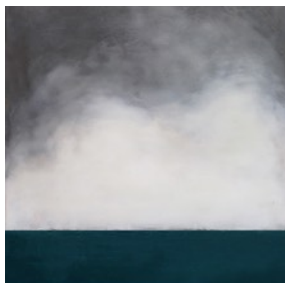

18 x 18 cm
Beeswax, resin, pigment and mixed media on panel

€ 650,00

Abingdon

The Middle Distance

Alkmaar

The Road Home

Dolbadern

The Standing Sun

Extinct and Red Listed Plant Life

22 cm x 22 cm (40 x 40 cm framed)

Beeswax, resin, pigment and mixed media on paper

€ 1,500

Astragalus Milkvetch

Cooksonia

Horneophyton Rose

Horneophyton Lignieri

Psilophyton dapsile

Psilophyton forbesii

Varianella affinis

40 cm x 40 cm
Beeswax, resin, pigment and mixed media on panel

€ 2,750

Blighty

Boulogne sur Mer

Penmarche

Somerset

St.Malo

Wissant

Fecamp

Towards

60 cm x 60 cm
Beeswax, resin, pigment and mixed media on panel

€ 4,850

Barnegate