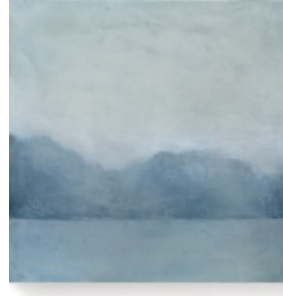

18 x 18 cm
Beeswax, resin, pigment and mixed media on panel

€ 650,00

Abingdon

The Middle Distance

Alkmaar

The Road Home

Dolbadern

The Standing Sun

Extinct and Red Listed Plant Life

22 cm x 22 cm (40 x 40 cm framed)

Beeswax, resin, pigment and mixed media on paper

€ 1,500

Astragalus Milkvetch

Cooksonia

Horneophyton Rose

Horneophyton Lignieri

Somerset

St.Malo

Wissant

Fecamp

Towards

60 cm x 60 cm
Beeswax, resin, pigment and mixed media on panel

€ 4,850

Barnegate