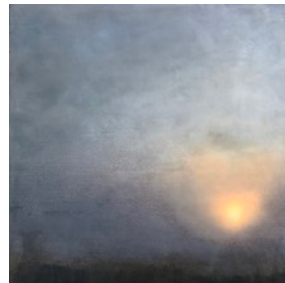

18 x 18 cm
Beeswax, resin, pigment and mixed media on panel

€ 650,00

Abingdon

The Middle Distance

Alkmaar

The Road Home

Dolbadern

The Standing Sun

Extinct and Red Listed Plant Life

22 cm x 22 cm (40 x 40 cm framed)

Beeswax, resin, pigment and mixed media on paper

€ 1,500

Astragalus Milkvetch

Cooksonia

Horneophyton Rose

Horneophyton Lignieri

Somerset

St.Malo

Wissant

Fecamp

Towards

60 cm x 60 cm
Beeswax, resin, pigment and mixed media on panel

€ 4,850

Barnegate