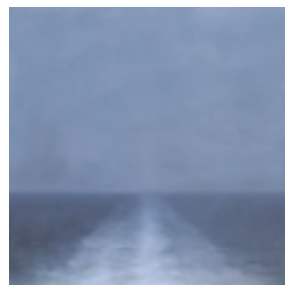

Somerset

St.Malo

Wissant

Fecamp

Towards

60 cm x 60 cm
Beeswax, resin, pigment and mixed media on panel

€ 4,850

Barnegate