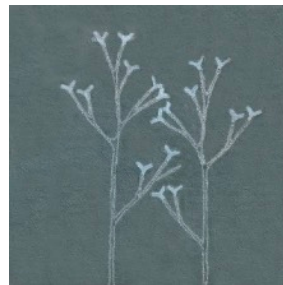

18 x 18 cm
Beeswax, resin, pigment and mixed media on panel

€ 650,00

Abingdon

The Middle Distance

Alkmaar

The Road Home

Dolbadern

The Standing Sun

Extinct and Red Listed Plant Life

22 cm x 22 cm (40 x 40 cm framed)

Beeswax, resin, pigment and mixed media on paper

€ 1,500

Astragalus Milkvetch

Cooksonia

Horneophyton Rose

Horneophyton Lignieri

Somerset

St.Malo

Wissant

Fecamp

Towards

60 cm x 60 cm
Beeswax, resin, pigment and mixed media on panel

€ 4,850

Barnegate