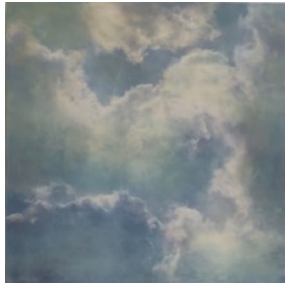

60 cm x 60 cm
Beeswax, resin, pigment and mixed media on panel

€ 4,850

Berwick

15 cm x 15 cm
Beeswax, resin, pigment and mixed media on panel

€ 500