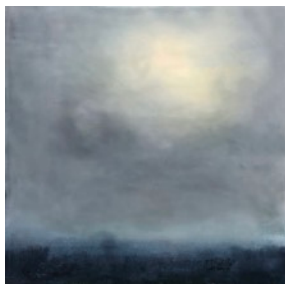

18 x 18 cm
Beeswax, resin, pigment and mixed media on panel

€ 650,00

Abingdon

The Middle Distance

Alkmaar

The Road Home

Dolbadern

The Standing Sun

Extinct and Red Listed Plant Life

22 cm x 22 cm (40 x 40 cm framed)

Beeswax, resin, pigment and mixed media on paper

€ 1,500

Astragalus Milkvetch

Cooksonia

Horneophyton Rose

Horneophyton Lignieri