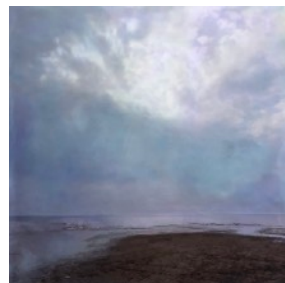

Somerset

St.Malo

Wissant

Fecamp

Towards

60 cm x 60 cm
Beeswax, resin, pigment and mixed media on panel

€ 4,850

Barnegate