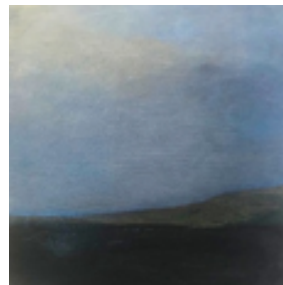

18 x 18 cm
Beeswax, resin, pigment and mixed media on panel

€ 650,00

Abingdon

The Middle Distance

Alkmaar

The Road Home

Dolbadern

The Standing Sun

Extinct and Red Listed Plant Life

22 cm x 22 cm (40 x 40 cm framed)

Beeswax, resin, pigment and mixed media on paper

€ 1,500

Astragalus Milkvetch

Cooksonia

Horneophyton Rose

Horneophyton Lignieri

Somerset

St.Malo

Wissant

Fecamp

Towards

60 cm x 60 cm
Beeswax, resin, pigment and mixed media on panel

€ 4,850

Barnegate

Nagano

Berwick

15 cm x 15 cm
Beeswax, resin, pigment and mixed media on panel

€ 500

The Green Line

Further Afield